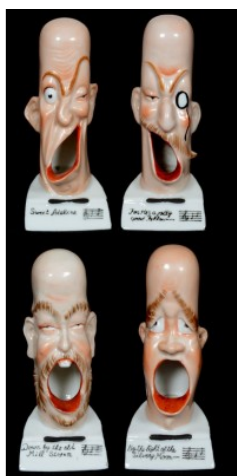

## (4) Musical Singing Gentlemen Ashtrays

**Product Code:** 0218-42

**Price:** \$150.00

### **Short Description**

Four Singing gentlemen ashtrays. Smoke from resting cigarette comes out ears.

### **Description**

Four, 5" figural ashtrays (some marked Japan). Features four distinctive, formally dressed singers. Each features musical notation for a song - "Sweet Adaline" - "For He's A Jolly Good Fellow" - "Down By The Old Mill Stream" - "By The Light Of The Silvery Moon". Just rest your cigarette in the open, singing mouth and smoke comes out the ears. The black jacket has a roughened back collar that was probably used as a striker. These are highly collectible ashtrays. The standard tall head ashtrays were made by Wales in Japan. Mid-Century. Excellent condition.